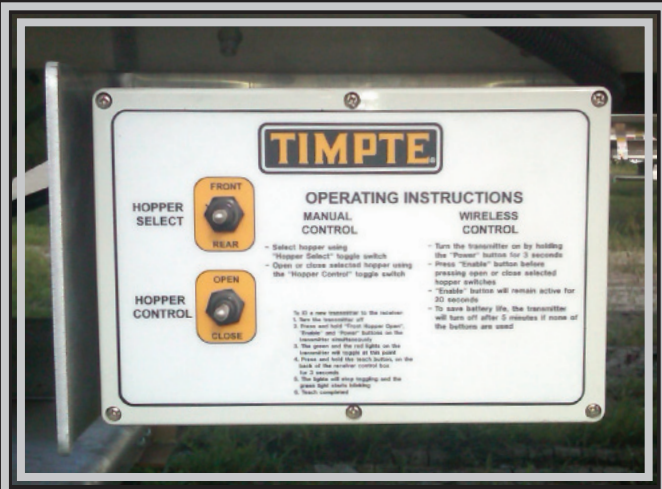

# EASYFLOW

Hydraulic Trap

**Things Just Got  
A Whole Lot Easier**

Contact your nearest Timpte Dealer,  
or Factory Representative for more  
information!

- Timpte is now offering a hydraulic trap opening system, that is the easiest opening trap in the industry.
- The "Easy Flow" trap system has been engineered and thoroughly tested to be FAST, RELIABLE, & COST EFFECTIVE.

# EASY FLOW HYDRAULIC TRAP

At the flip of a switch the operator can gradually open and close both hoppers, using the weather resistant control box.

The operator can stay out of the dust by opening the trap from the cab of the truck, using our easy to use RF wireless remote.