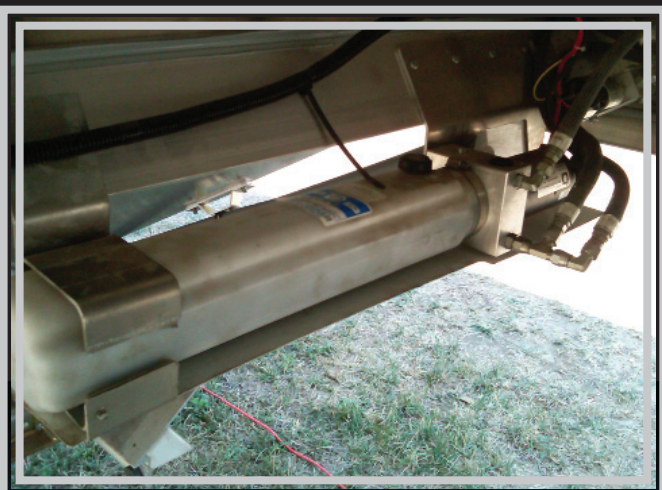

# EASY FLOW HYDRAULIC TRAP

At the flip of a switch the operator can gradually open and close both hoppers, using the weather resistant control box.

The operator can stay out of the dust by opening the trap from the cab of the truck, using our easy to use RF wireless remote.

Premium biodegradable hydraulic fluid flows from the reservoir in the apex to the cylinders through stainless steel lines that won't rust or corrode.

Faster unloading at the bin site with NO, trap operator handle or brackets to interfere with auger leg. Improved resale value at trade in time.